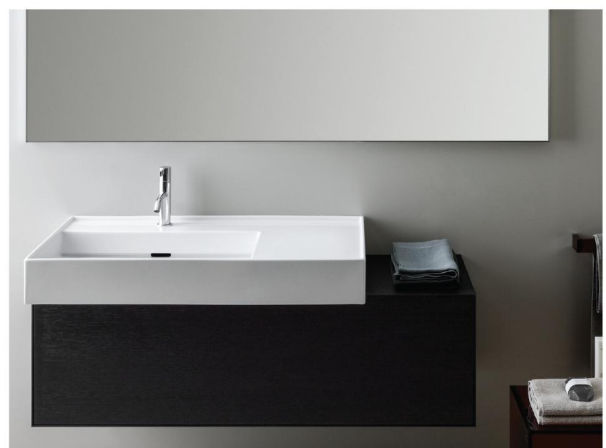

KARTELL BY LAUFEN

Ludovica and Roberto Palomba continue to play off the strengths of the Kartell by Laufen range of icons with the greatest of ease, lending physical form to the endless options available by combining colours, forms and surfaces. New washbasin creations of this design classic in an extremely compact form and created from revolutionary SaphirKeramik. For your own freedom in bathroom design. For decisions with sense and feeling. For an unparalleled amount of space. For tangible quality that leaves nothing to be desired.